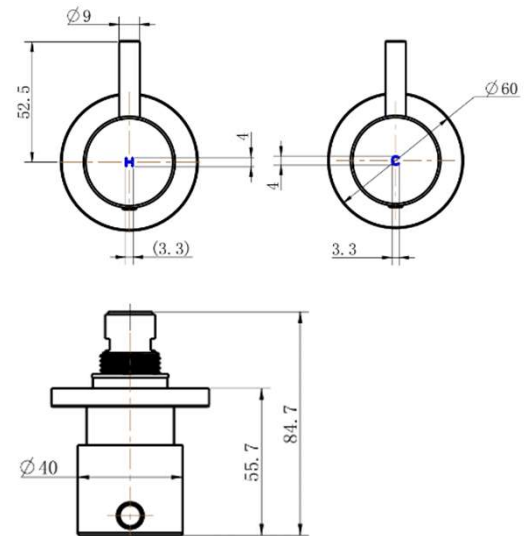

SPECIFICATIONS – STRM017CM

Star Mini Wall Top Assemblies Pin – Champagne

Features

- Made from solid brass
- Durable PVD finish
- Quarter Turn
- 1yr parts and labour warranty
- Lifetime replacement warranty including finish

Cleaning & Care

- Regularly clean with mild soapy water
- Do not use harsh detergents, bleach or abrasive cleaners
- The use of any unsuitable cleaning products may damage the surface
- Refer to installation guide for correct installation
- Check for any product defects prior to installation