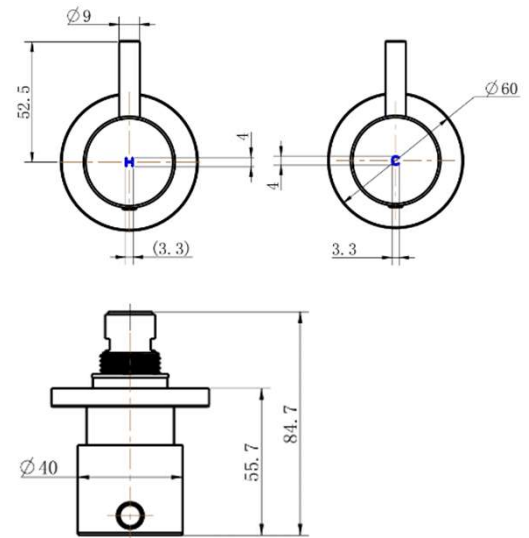

SPECIFICATIONS – STRM017PB

Star Mini Wall Top Assemblies Pin – Polished Brass

Features

- Made from solid brass
- Durable PVD finish
- Quarter Turn
- 1yr parts and labour warranty
- Lifetime replacement warranty including finish

Cleaning & Care

- Regularly clean with mild soapy water
- Do not use harsh detergents, bleach or abrasive cleaners
- The use of any unsuitable cleaning products may damage the surface
- Refer to installation guide for correct installation
- Check for any product defects prior to installation