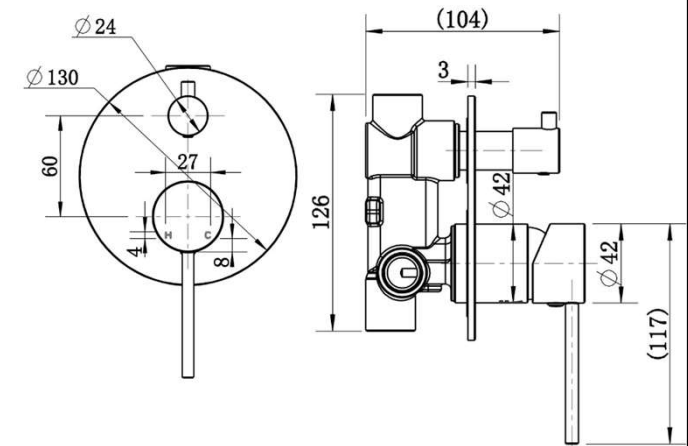

SPECIFICATIONS – STRM009GM

Star Mini Diverter Shower Mixer – Gunmetal

Features

- Made from solid brass
- Durable Electroplated finish
- European cartridge
- 1yr parts and labour warranty
- 15 years replacement warranty including finish

Cleaning & Care

- Regularly clean with mild soapy water
- Do not use harsh detergents, bleach or abrasive cleaners
- The use of any unsuitable cleaning products may damage the surface
- Refer to installation guide for correct installation
- Check for any product defects prior to installation