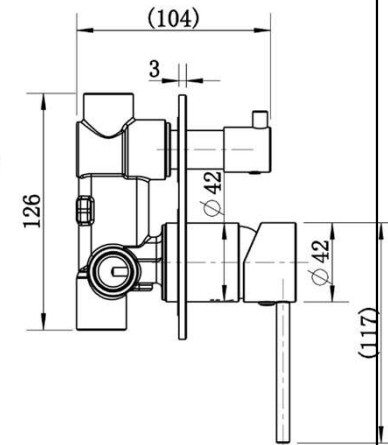

SPECIFICATIONS – STRM009CM

Star Mini Diverter Shower Mixer – Champagne

Features

- Made from solid brass
- Durable PVD finish
- European cartridge
- 1yr parts and labour warranty
- 15 years replacement warranty including finish

Cleaning & Care

- Regularly clean with mild soapy water
- Do not use harsh detergents, bleach or abrasive cleaners
- The use of any unsuitable cleaning products may damage the surface
- Refer to installation guide for correct installation
- Check for any product defects prior to installation