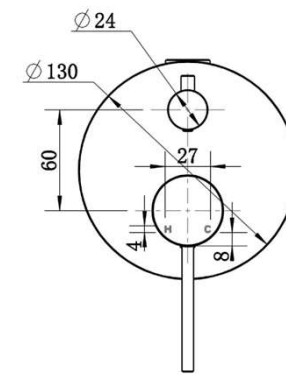

SPECIFICATIONS – STRM009BN

Star Mini Diverter Shower Mixer – Brushed Nickel

Features

- Made from solid brass
- Durable PVD finish
- European cartridge
- 1yr parts and labour warranty
- 15 years replacement warranty including finish

Cleaning & Care

- Regularly clean with mild soapy water
- Do not use harsh detergents, bleach or abrasive cleaners
- The use of any unsuitable cleaning products may damage the surface
- Refer to installation guide for correct installation
- Check for any product defects prior to installation