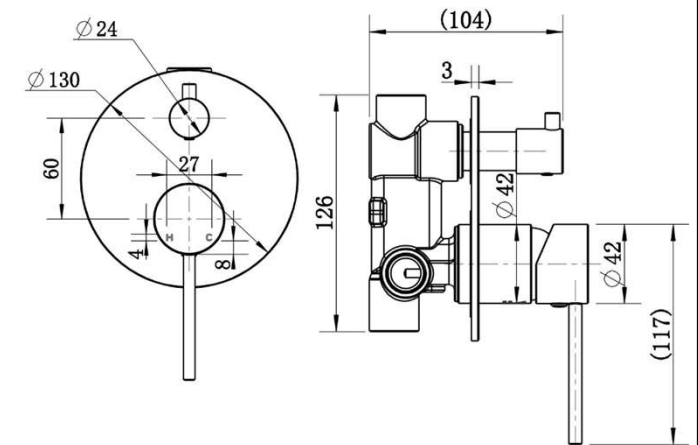

SPECIFICATIONS – STRM009

Star Mini Diverter Shower Mixer – Chrome

Features

- Made from solid brass
- Durable Electroplated finish
- European cartridge
- 1yr parts and labour warranty
- 15 years replacement warranty including finish

Cleaning & Care

- Regularly clean with mild soapy water
- Do not use harsh detergents, bleach or abrasive cleaners
- The use of any unsuitable cleaning products may damage the surface
- Refer to installation guide for correct installation
- Check for any product defects prior to installation