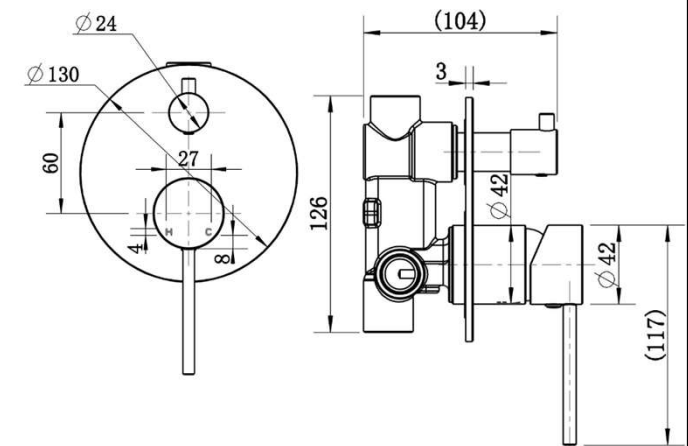

SPECIFICATIONS – STRM009BM

Star Mini Diverter Shower Mixer – Brushed Bronze

Features

- Made from solid brass
- Durable PVD finish
- European cartridge
- 1yr parts and labour warranty
- 15 years replacement warranty including finish

Cleaning & Care

- Regularly clean with mild soapy water
- Do not use harsh detergents, bleach or abrasive cleaners
- The use of any unsuitable cleaning products may damage the surface
- Refer to installation guide for correct installation
- Check for any product defects prior to installation