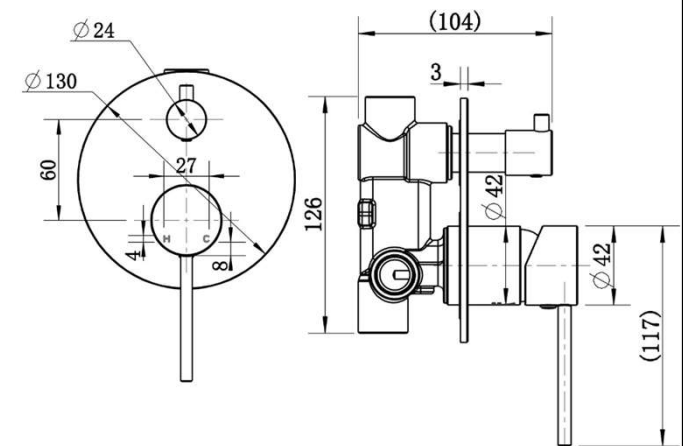

SPECIFICATIONS – STRM009PB

Star Mini Diverter Shower Mixer – Polished Brass

Features

- Made from solid brass
- Durable PVD finish
- European cartridge
- 1yr parts and labour warranty
- 15 years replacement warranty including finish

Cleaning & Care

- Regularly clean with mild soapy water
- Do not use harsh detergents, bleach or abrasive cleaners
- The use of any unsuitable cleaning products may damage the surface
- Refer to installation guide for correct installation
- Check for any product defects prior to installation