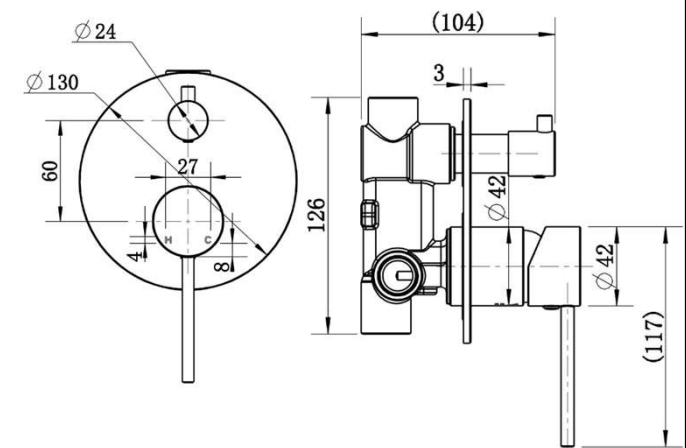

SPECIFICATIONS – STRM009BK

Star Mini Diverter Shower Mixer – Matt Black

Features

- Made from solid brass
- Durable Electroplated finish
- European cartridge
- 1yr parts and labour warranty
- 15 years replacement warranty including finish

Cleaning & Care

- Regularly clean with mild soapy water
- Do not use harsh detergents, bleach or abrasive cleaners
- The use of any unsuitable cleaning products may damage the surface
- Refer to installation guide for correct installation
- Check for any product defects prior to installation