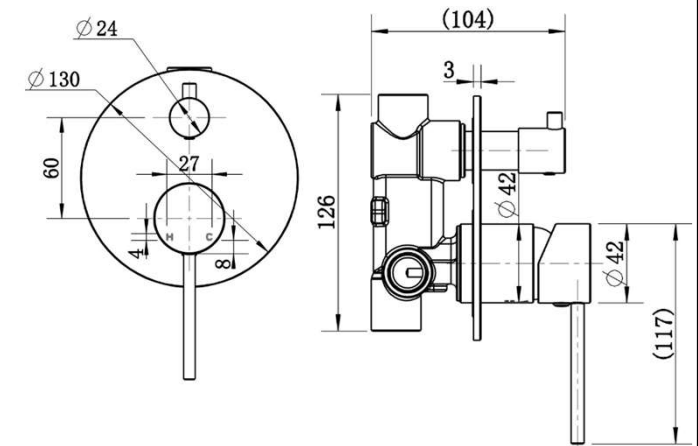

SPECIFICATIONS – STRM009BC

Star Mini Diverter Shower Mixer – Brushed Chrome

Features

- Made from solid brass
- Durable Electroplated finish
- European cartridge
- 1yr parts and labour warranty
- 15 years replacement warranty including finish

Cleaning & Care

- Regularly clean with mild soapy water
- Do not use harsh detergents, bleach or abrasive cleaners
- The use of any unsuitable cleaning products may damage the surface
- Refer to installation guide for correct installation
- Check for any product defects prior to installation