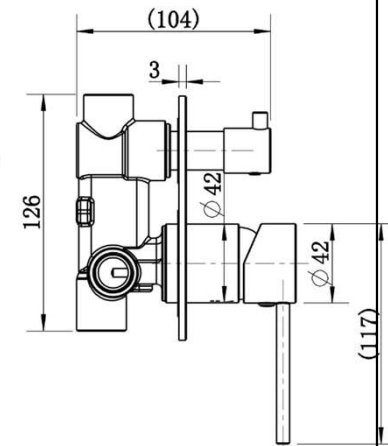

SPECIFICATIONS – STRM009BN

Star Mini Diverter Shower Mixer – Brushed Nickel

Features

- Made from solid brass
- Durable PVD finish
- European cartridge
- 1yr parts and labour warranty
- 15 years replacement warranty including finish

Cleaning & Care

- Regularly clean with mild soapy water
- Do not use harsh detergents, bleach or abrasive cleaners
- The use of any unsuitable cleaning products may damage the surface
- Refer to installation guide for correct installation
- Check for any product defects prior to installation