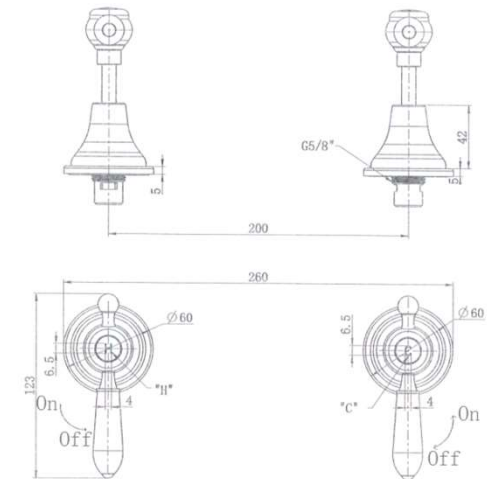

SPECIFICATIONS – BOR017BK

Bordeaux Wall Top Assemblies – Matt Black

Features

- Made from solid brass
- Quarter turn
- Durable Electroplated finish
- European cartridge
- 1yr parts and labour warranty
- 15 years replacement warranty including finish

Available in

Chrome

Matt Black

Brushed Nickel

Brushed Bronze

SPECIFICATIONS – BOR017BM

Bordeaux Wall Top Assemblies – Brushed Bronze

Features

Available in

SPECIFICATIONS – BOR017BN

Bordeaux Wall Top Assemblies – Brushed Nickel

Features

- Made from solid brass
- Quarter turn
- Durable PVD finish
- European cartridge
- 1yr parts and labour warranty
- 15 years replacement warranty including finish